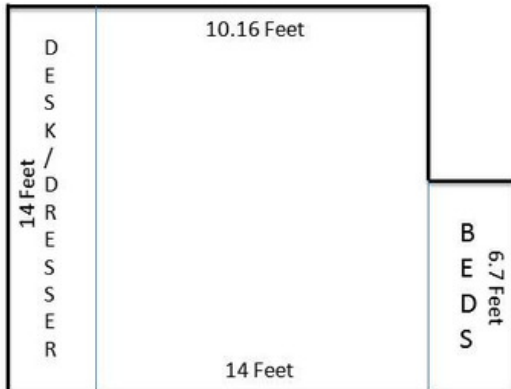

NEOKAN HALL

Neokan Dorm Room Floor Plan

- Co-Ed Residence Hall for 75 Students
- 3 floors of rooms: 2 for men, 1 for women
- 2 or 3 person rooms available
- Community style bathroom on each floor
- Each room has an XL twin bed, desk, chair, dresser, closet space for each occupant
- Free (for residents only) laundry room on each floor
- Movie room on 1st floor with flat screen TV, internet access, DVD player
- Lobby equipped with TV, couches, computer, printer, fireplace, ping pong & billiards