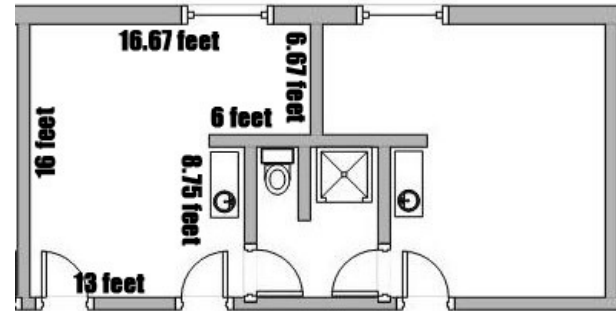

RESIDENCE LIFE

more info other side ---->

BIDEAU HALL

- Co-Ed Residence Hall for 213 Students
- Rooms are suite style: 2 or 3 people per room sharing a bathroom with adjoining room
- Each room has 2-3 XL twin beds, dressers, desks, desk chairs
- Free (for residents only) laundry room in each hallway
- Lobby equipped with TV, couches, computers with free printing
- Movie room on 2nd floor with flat screen TV, Internet access, and DVD player
- Game room with gaming stations, darts, air hockey & card table
- Amenities available 24/7 to all on-campus students

Bideau Dorm Room Floor Plan